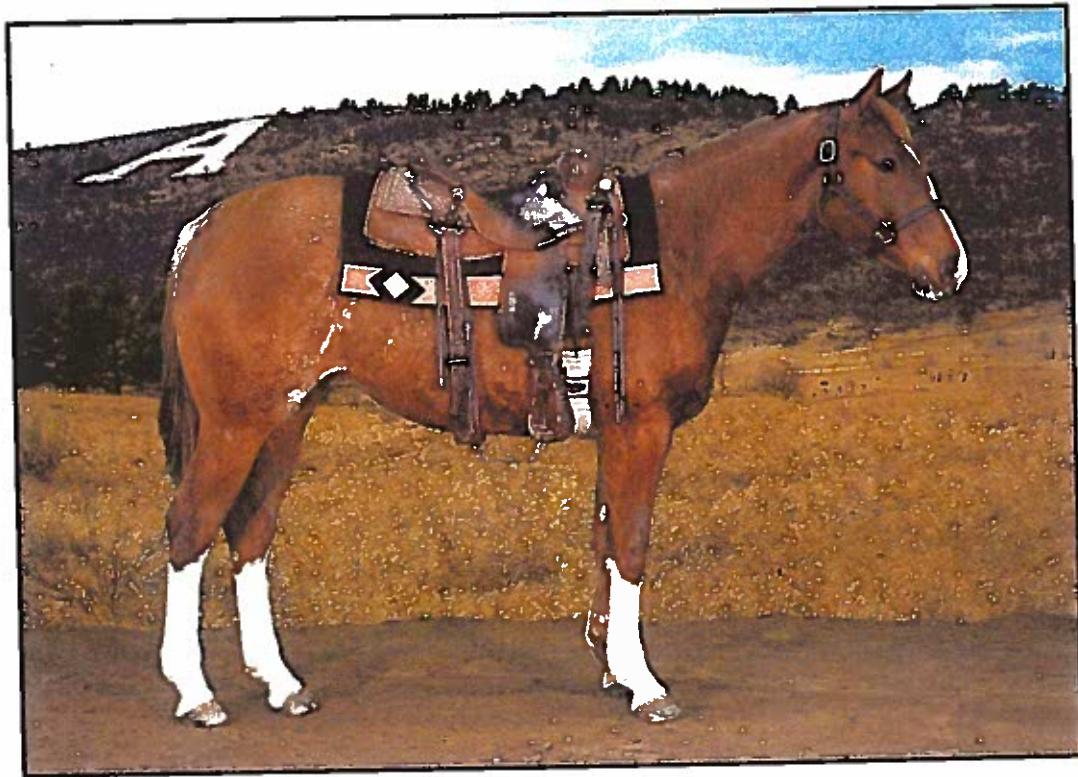

51

**SS Poco Josephina**

51

2016 Sorrel Mare

SS Poco Josephina  
5790882

**SS Poco Josephina** is a quiet, gentle mare that is easy to train and a pleasure to be around. She has the potential to make a great reined cow horse. SS Poco Josephina is by Miss Maggie's Joseph, a stallion with earnings of over \$7,000, 21 AQHA points in working cow horse and versatility ranch horse disciplines, and an AQHA Performance ROM. Both Miss Maggie's Joseph's sire, Josephs Gold, and dam, TOS Miss Maggie, have produced money earners in reining and stock horse events. On the bottom side, SS Poco Josephina's maternal grandsire, Playin Attraction, has lifetime earnings of over \$111,000 in the NRCHA and NCHA. His foals have earned over \$100,000 in NRCHA, RHAA, SHOT, and WRCA events. Playin Attraction is by Playin Stylish, the 1999 NCHA Horse of the Year. His progeny have won over \$4 million worldwide. SS Poco Josephina is trained by CSU student Morgan Redford.